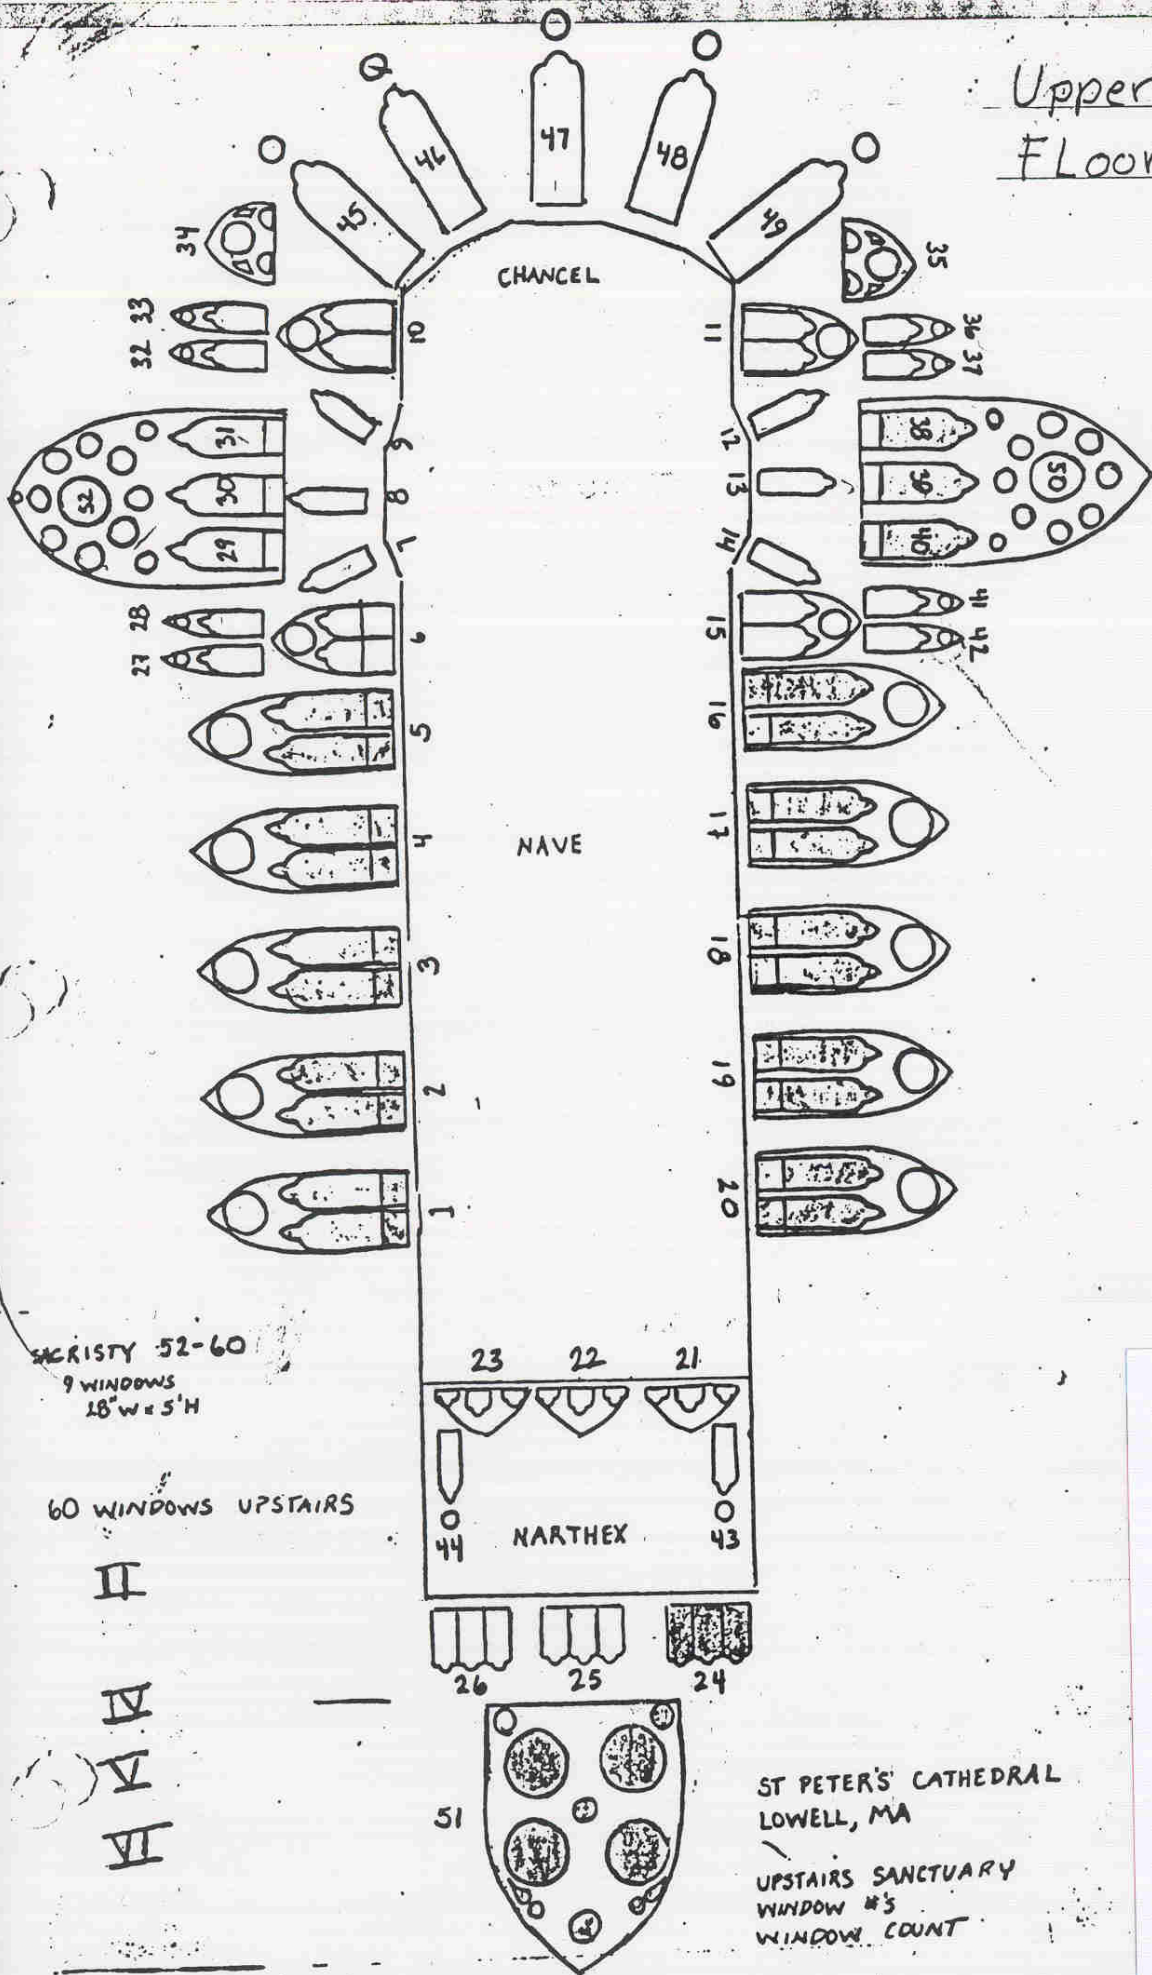

# Upper Church Floor Plan

CRYPT 52-60  
9 WINDOWS  
18" W x 5' H

60 WINDOWS UPSTAIRS

II  
IV  
V  
VI

ST PETER'S CATHEDRAL  
LOWELL, MA  
UPSTAIRS SANCTUARY  
WINDOW #'S  
WINDOW COUNT